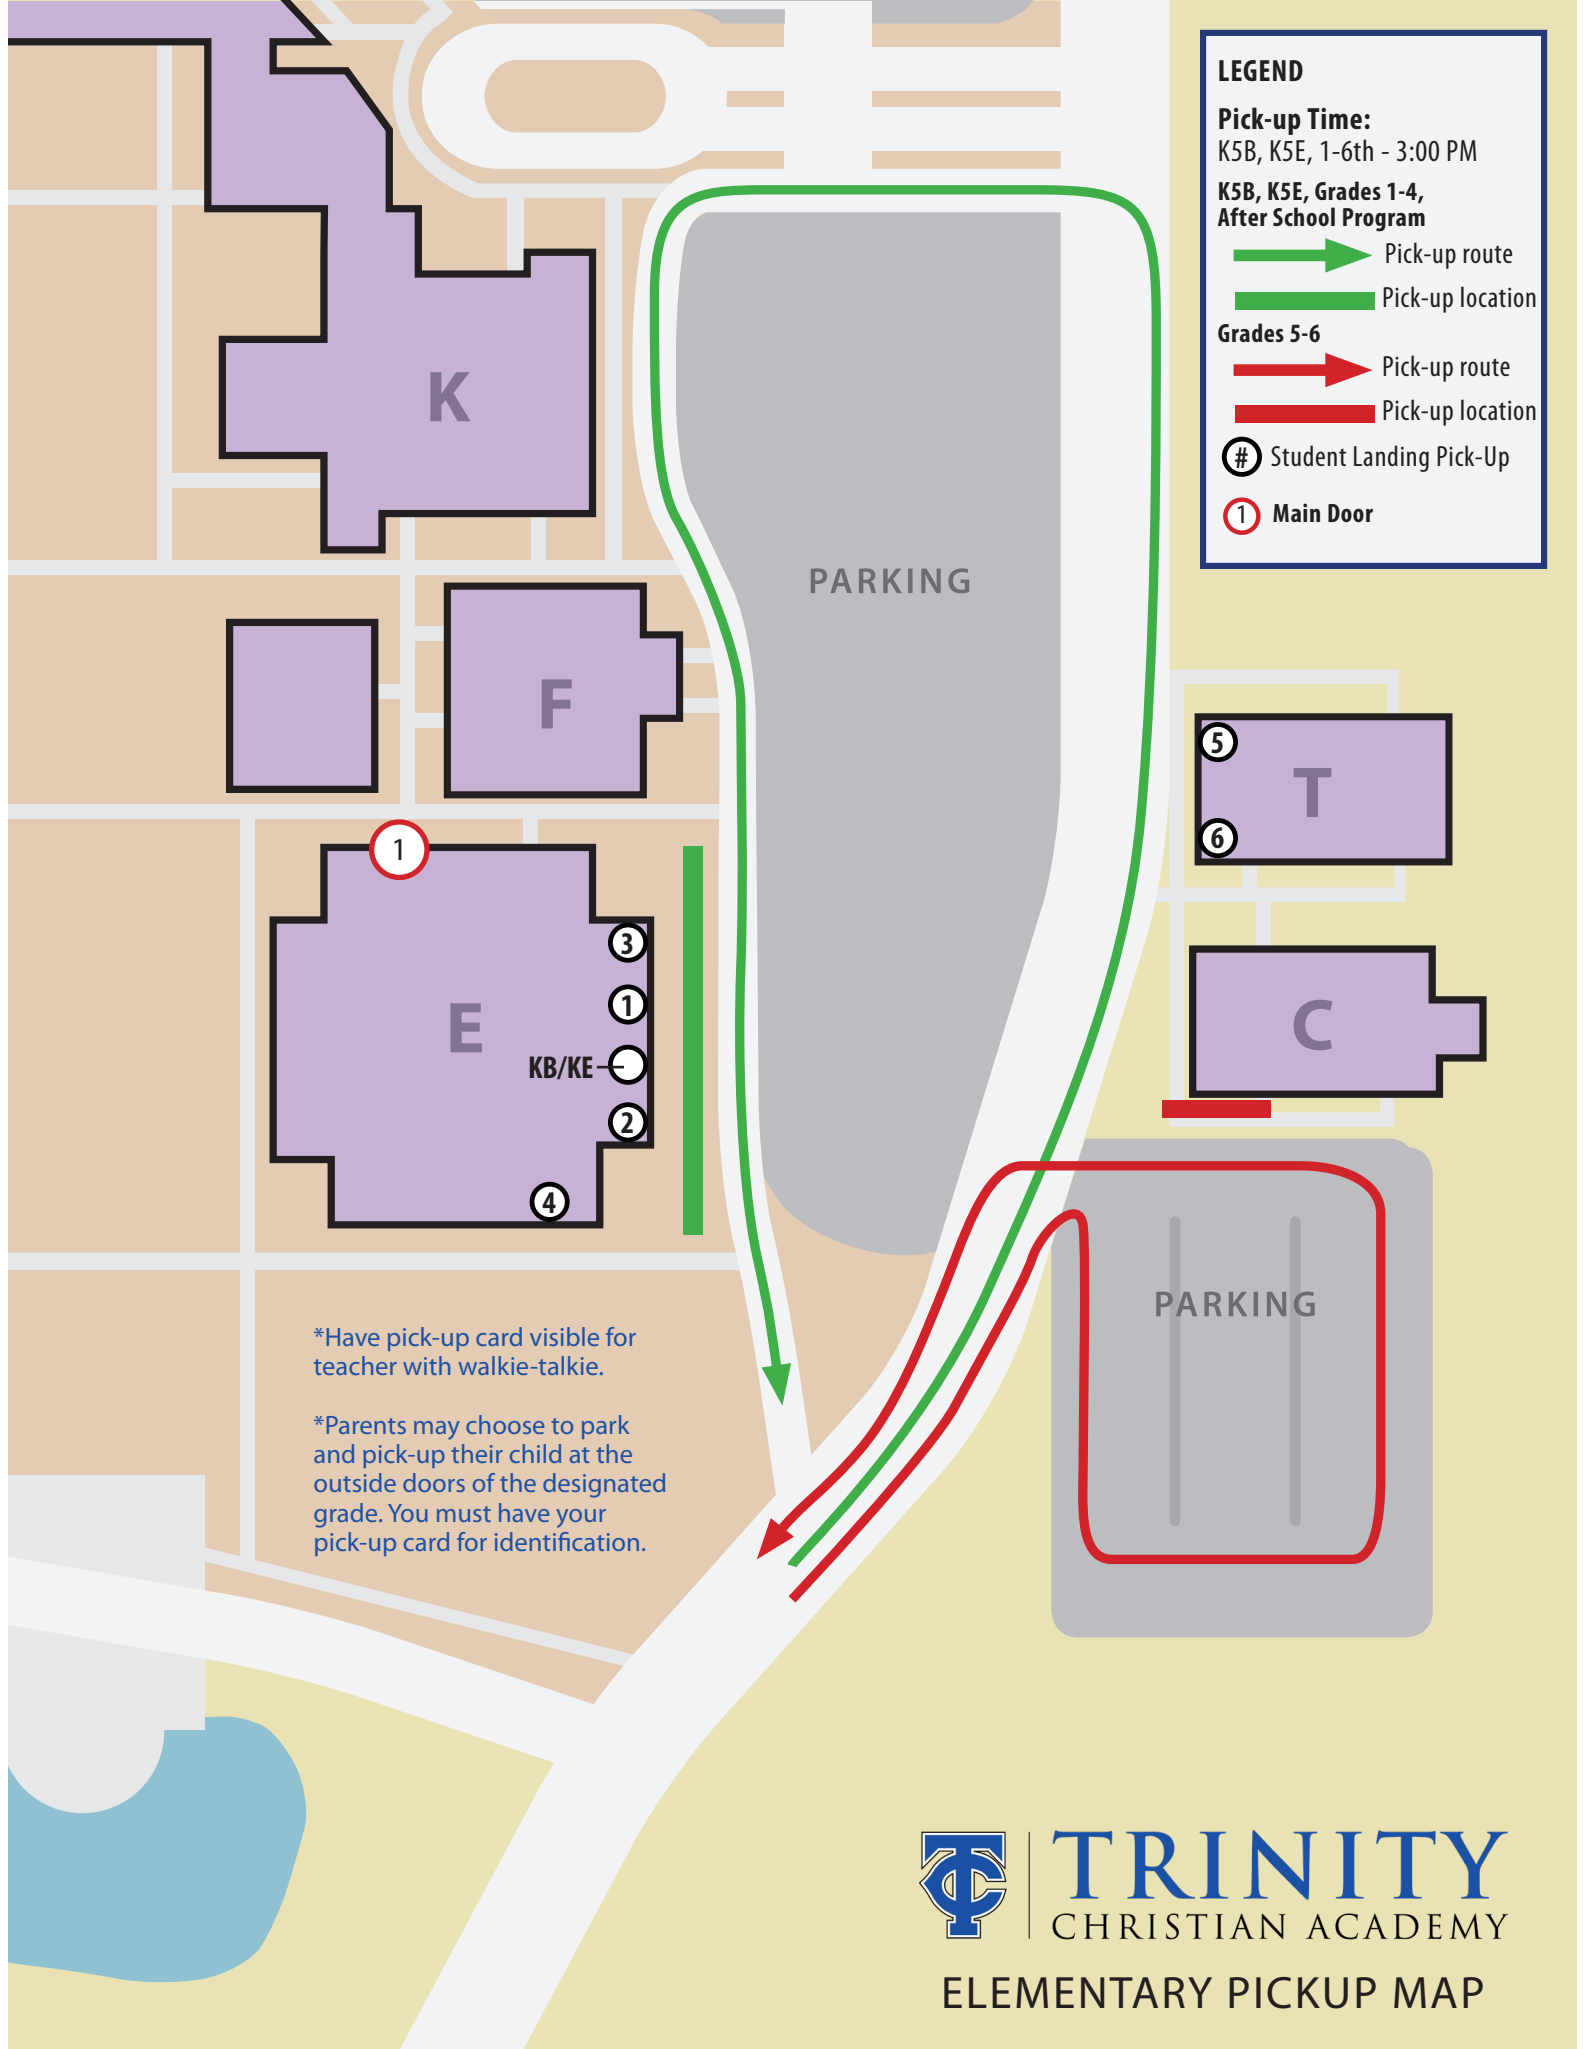

**LEGEND**

**Pick-up Time:**

K5B, K5E, 1-6th - 3:00 PM

**K5B, K5E, Grades 1-4,  
After School Program**

 Pick-up route

 Pick-up location

**Grades 5-6**

 Pick-up route

 Pick-up location

 Student Landing Pick-Up

 Main Door

\*Have pick-up card visible for teacher with walkie-talkie.

\*Parents may choose to park and pick-up their child at the outside doors of the designated grade. You must have your pick-up card for identification.

**TRINITY**  
CHRISTIAN ACADEMY

ELEMENTARY PICKUP MAP