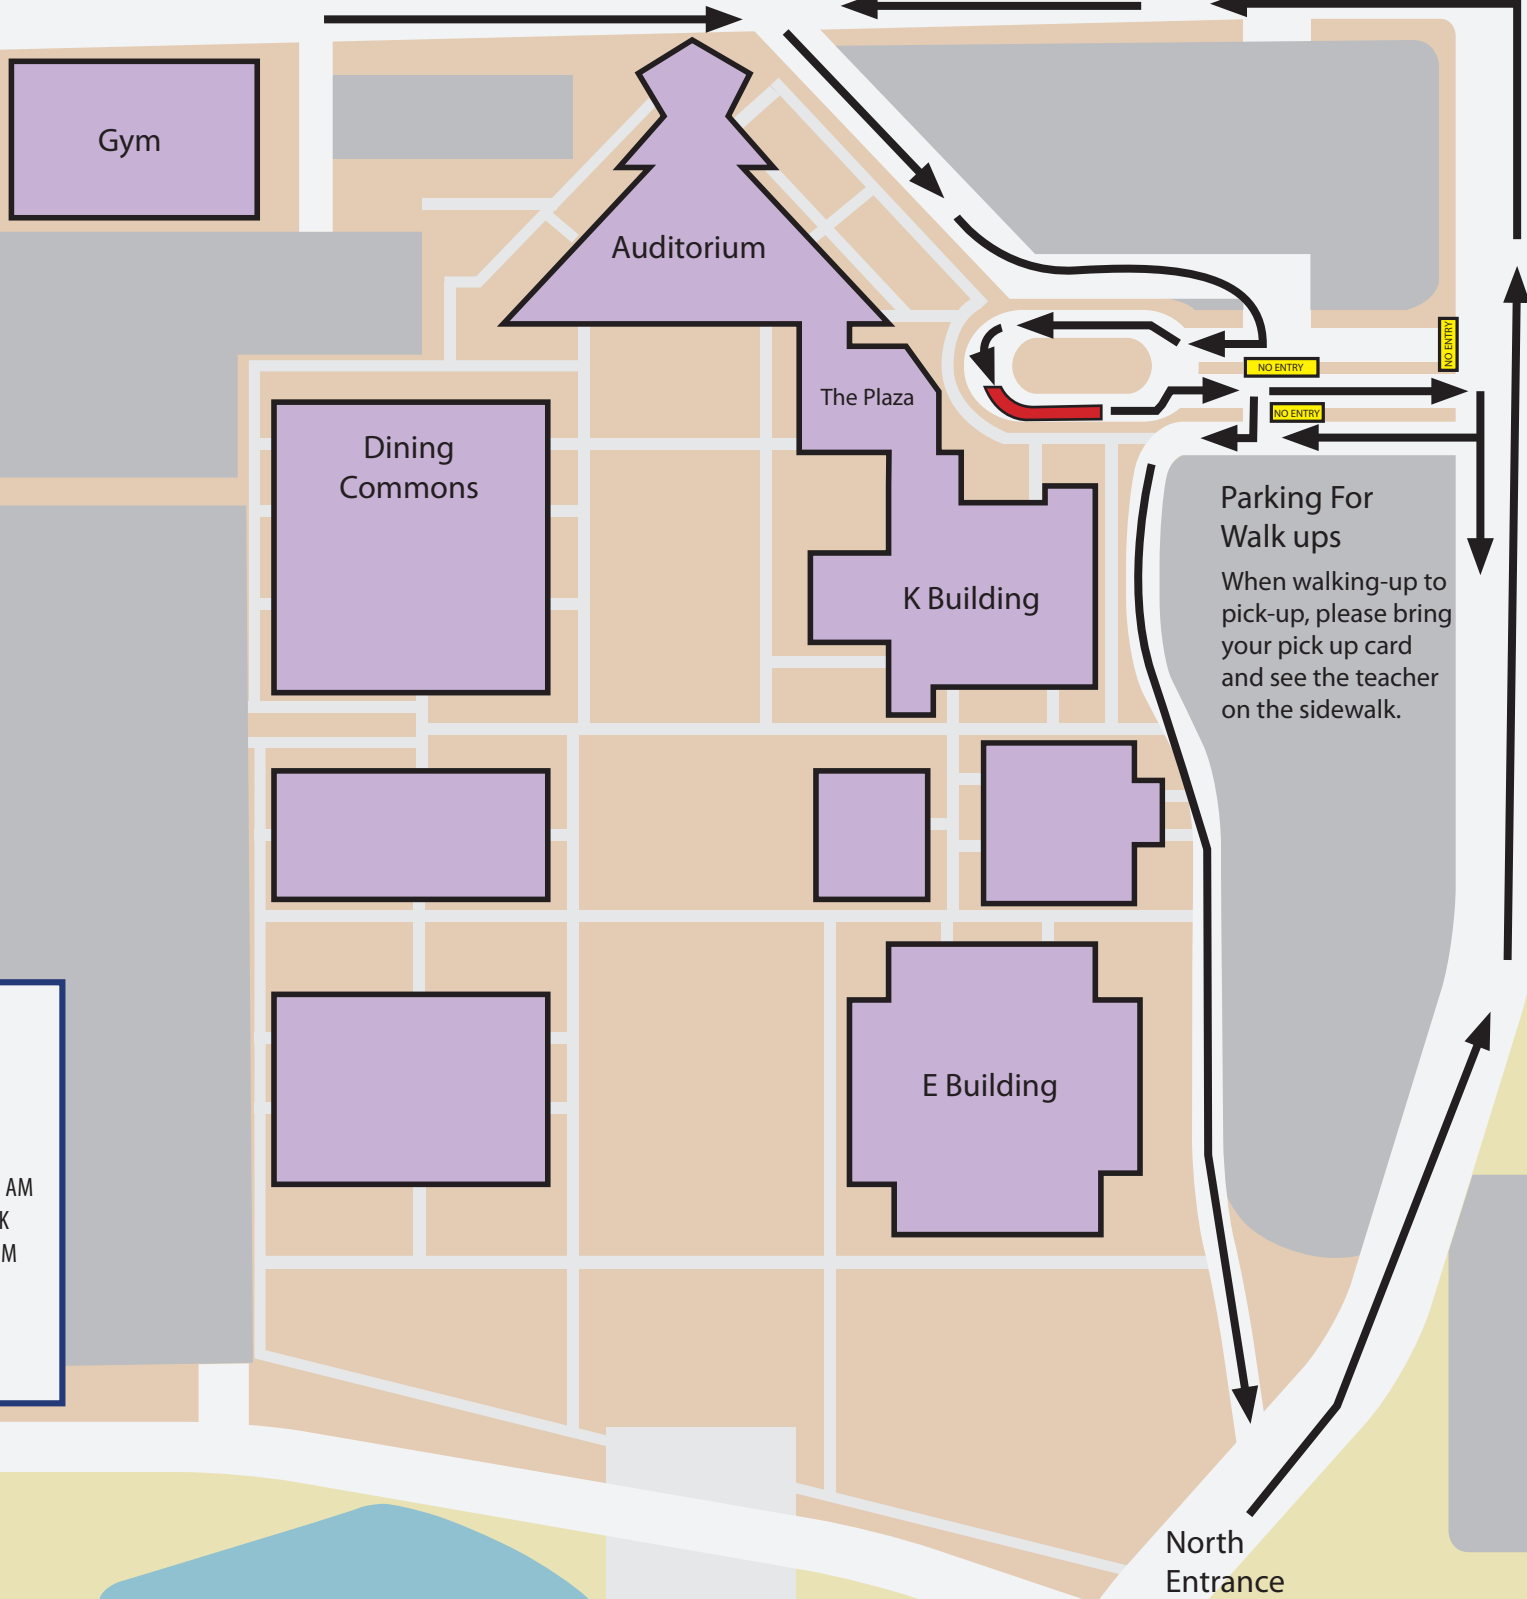

EARLY LEARNING PROGRAM PICKUP MAP

Parking For Walk ups
When walking-up to pick-up, please bring your pick up card and see the teacher on the sidewalk.

LEGEND

- Flow of traffic
- Pickup Area**
11:15 am - K3&VPK AM
1:15 pm - 3-Day VPK
2:45 pm - K3/VPK PM
3:00 pm - K5
- No Entry

North Entrance